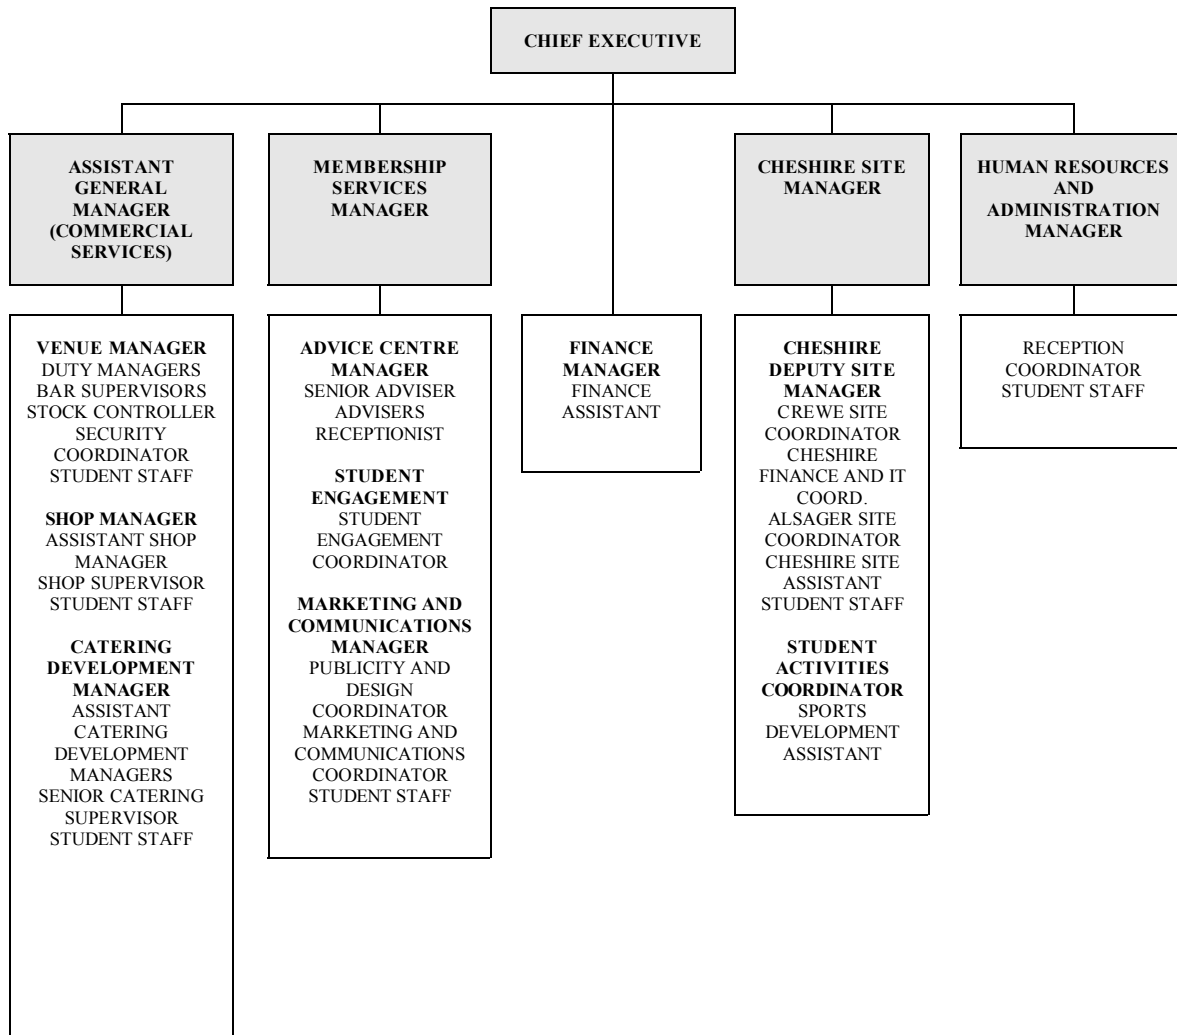

# Organisational Chart

**NB:**

*The Student Activities Department currently falls under the remit of the Cheshire Site Manager and will be handed over to the Membership Services Manager at a point to be arranged in 2010.*